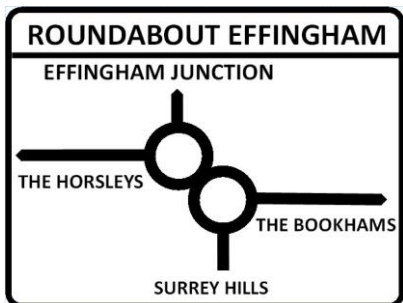

BULLETIN

ROUNDABOUT EFFINGHAM aims to provide an independent platform to facilitate communication between residents of Effingham and the businesses, persons, and organisations active within Effingham and its Neighbourhood (such as shops, charities, churches, schools, clubs and associations) and help them to get to know more about and engage with each other to their mutual benefit.

To subscribe send **ENROL** to effinghameditor@gmail.com

CW Car Washing

We are pleased to announce that we are reopening! We look forward to getting our clients cars looking clean and shiny as well as taking on as many new customers as we can.

If you don't know who we are, we are a student run hand car washing service that has been running for over two and a half years. We provide high quality and affordable car valeting on your doorstep which means that you can get on with your day knowing that you will walk out to a beautiful clean car!

If you are interested in our services please get in contact with the telephone number below and do check out our Facebook page to see some recent washes we have done (including a Lamborghini Gallardo!!)

Kind Regards,

Chris

Tel No 07899 667010 (24hrs) Email cwcarwashing@gmail.com
Website www.localbusiness.co.uk Facebook www.facebook.com/cwcarwashing

Precautions

- We are keeping to social distancing measures with our clients
- We are wiping down any surfaces you may touch after the wash with anti-bacterial wipes.