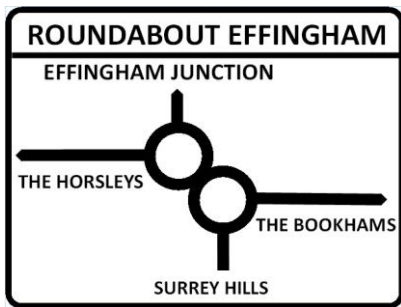

BULLETIN

ROUNDABOUT EFFINGHAM aims to provide an independent platform to facilitate communication between residents of Effingham and the businesses, persons, and organisations active within Effingham and its Neighbourhood (such as shops, charities, churches, schools, clubs and associations) and help them to get to know more about and engage with each other to their mutual benefit.

To subscribe send **ENROL** to effinghameditor@gmail.com

Cedar Nursery

– Plants and Outdoor Living

The Nursery is open. We are 95% outdoors with plenty of space to walk around and browse. Our opening hours are as normal, however please be aware that at peak times we may be busier than usual, we thank you for your patience and understanding. Please pay attention to our advisory signage on site for your safety and the safety of other customers and staff. Our non-contact local delivery service continues to operate in addition to a 'click and collect' service. We look forward to seeing you soon.

Tim Sharples and the Cedar Nursery Team

Trading Hours

Mo	8.30am – 5.00pm
Tu	8.30am – 5.00pm
W	8.30am – 5.00pm
Th	8.30am – 5.00pm
Fr	8.30am – 5.00pm
Sa	8.30am – 5.00pm
Su	Closed

Tel No 01932 862473

Email

sales@landscaping.co.uk

Web www.landscaping.co.uk

Facebook

www.facebook.com/cedarnurseryuk/

Delivery

FREE on orders above £50 to GU23, KT11, KT22, KT23 and KT24 postcodes. Please contact us for further information on charges to other postcodes.

Order/Collect

Please telephone or email your order, we will contact you for payment and notify you when it is ready to arrange a convenient time for you to collect it, with a 'non-contact' service.

Precautions:

- 2M social distancing to be followed please.
- Sanitiser is available
- No more than 1 person in the office sales area at one time please.
- The suggested queuing distance outside the sales area is marked at 2 metre intervals by signage and yew spheres are placed at these distances.
- Please supervise children at all times
- Please ensure dogs are kept on leads