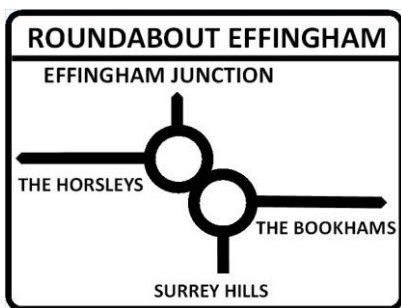

BULLETIN

ROUNDABOUT EFFINGHAM aims to provide an independent platform to facilitate communication between residents of Effingham and the businesses, persons, and organisations active within Effingham and its Neighbourhood (such as shops, charities, churches, schools, clubs and associations) and help them to get to know more about and engage with each other to their mutual benefit.

To subscribe send **ENROL** to effinghameditor@gmail.com

Bookham Podiatry Clinic

I am pleased to be able to report that from Monday 1st June restrictions on our profession have been lifted further and we are able to see everybody again. With some adjustments to our procedures now in place we are confident that we can provide everyone with a safe environment and treatment experience.

*Kind Regards,
Alex and the team*

Tel No 01372 454583

Website www.bookhampodiatry.co.uk

Delivery Home visits available

Email bookhampodiatry@gmail.com

Facebook www.facebook.com/fabulousfootcare

Order/Collect N/A

Our key safety measures are:-

1. Arrive as close to your actual appointment time as possible, we are trying to ensure that you do not meet anyone on the way in or the way out.
2. Please wash your hands for 20 seconds in the cloakroom opposite the clinic before entering.
3. If you have a mask please wear it.
4. With your permission we will take your temperature on arrival. A non-contact device will be used. We will be taking our own temperatures at the start of every day too.
5. We will be following Government Guidelines in the PPE that we wear, expect to see us in gloves, an apron, face mask and face shield. There will be a perspex screen between us during treatment. All hard surfaces will be wiped down between patients.
6. Please pay by card if you can.

Anyone with symptoms of the virus, no matter how mild, should stay at home and self-isolate.

**Bookham
Chiropody &
Podiatry Clinic**

Diagnosis, Expert Treatment
& Professional Care for Your Feet

Trading Hours

Mo	9-5
Tu	9-3
W	9-5
Th	9-3
Fr	9-4
Sa	9-1
Su	-

Home Counties Carers

Hello!

We are open as usual; care comes first, so we are out and about working safely in your local community.

You may have seen our lovely carers out and about supporting our dear clients to live safely and independently in their own homes.

Do you feel you need some help and support at home?

Or perhaps you are looking for a new career?

Working locally, in a rewarding and fulfilling role, might suit you well. We can offer flexible working hours and full training is provided.

Ring us for an informal chat.

Tel No 01483 224985

Email info@homecountiescarers.co.uk

Website www.homecountiescarers.co.uk Facebook www.facebook.com/homecountiescares

Address 22a Station Parade, East Horsley, KT24 6QN

Precautions

- We are following social distancing rules in our office
- Washing your hands on arrival and when departing is a must
- All carers wear appropriate PPE at all care visits