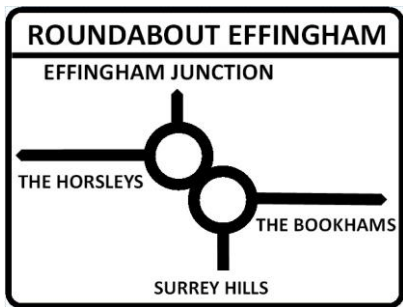

### Trading hours

Mo	Closed
Tu	Closed
W	Closed
Th	Closed
Fr	9-5
Sa	9-6
Su	9-2

<b>Old Coach House Motor Company</b>				Trading Hours	
The Old Coach House Motor Company is now open for business.  Please have a look on our website at our current stock and get in touch to arrange your appointment.  The Betchworth, Reigate Road, Betchworth, Surrey RH3 7ET				Mo	9am-6pm by appointment
				Tu	9am-6pm by appointment
				W	9am-6pm by appointment
				Th	9am-6pm by appointment
				Fr	9am-6pm by appointment
				Sa	9am-4pm by appointment
				Su	Closed
Tel No	01372 275084	Email	<a href="mailto:coachhousecars@btconnect.com">coachhousecars@btconnect.com</a>		
Website	<a href="http://www.coachhousecars.com">www.coachhousecars.com</a>	Facebook			
Delivery		Order/Collect			
Precautions <ul style="list-style-type: none"> <li>• We operate by appointment only, so no more than one viewing takes place during the allotted time. All vehicles have been sanitised. Hand sanitiser, single-use masks and gloves are provided.</li> </ul>					