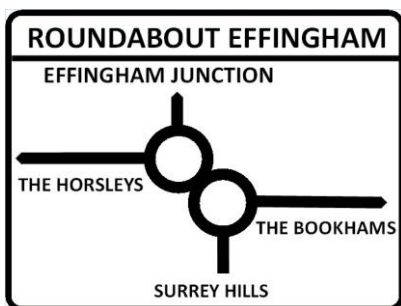

BULLETIN

ROUNDABOUT EFFINGHAM aims to provide an independent platform to facilitate communication between residents of Effingham and the businesses, persons, and organisations active within Effingham and its Neighbourhood (such as shops, charities, churches, schools, clubs and associations) and help them to get to know more about and engage with each other to their mutual benefit.

To subscribe send **ENROL** to effinghameditor@gmail.com

C F HALL and CO LTD

We are pleased to announce that we will reopen on **Monday 15th June**. As per government guidance we have made a few changes to our shop. We will be allowing one person in the shop at a time and observing 2 metre distancing. We have a hand gel station for customer use by the entrance. Initially our opening hours will be slightly reduced so that we can cover all our work commitments. If you are unable to come to the shop please ring us to see if we can help with a doorstep delivery. Also available for servicing and installations.

Tel No 01483 282945 Email info@cfhall.com
Website www.euronics.co.uk Facebook
Delivery Please ring for info **Order/Collect** Please ring for info

Precautions

- Sanitiser available.
- Perspex shield installed
- No more than 1 in the shop at one time
- 2 metre floor marks
- Please avoid touching surfaces

Trading Hours

Mo	10-4
Tu	10-4
W	10-4
Th	10-4
Fr	10-4
Sa	10-12
Su	Closed

Effingham Village Market

A variety of different stalls selling locally made artisan products. Stall serving fresh coffee, teas & squash and cakes/biscuits.

4th Saturday of each month
25th July, 22nd August, 26th September
in St Lawrence Church Hall Gardens
Everyone welcome!

Trading Hours

Mo	Closed
Tu	Closed
W	Closed
Th	Closed
Fr	Closed
Sa	10-2
Su	Closed