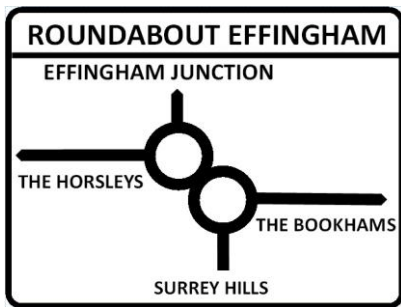

BULLETIN

ROUNDABOUT EFFINGHAM aims to provide an independent platform to facilitate communication between residents of Effingham and the businesses, persons, and organisations active within Effingham and its Neighbourhood (such as shops, charities, churches, schools, clubs and associations) and help them to get to know more about and engage with each other to their mutual benefit.

To subscribe send **ENROL** to effinghameditor@gmail.com

MPS Garden Machinery

MPS Garden Machinery is working as usual, ensuring you can look after your garden during these extended stays at home.

Sales, Service, Repair, Spares, and Hire are all still available.

We're glad to be able to continue to support the area. MPS – your local garden machinery experts.

Tel No 01372 453411

Email

enquiries@mpsgardenmachinery.co.uk

Web www.mpsgardenmachinery.co.uk

Facebook

www.facebook.com/MPSGarden

Trading Hours

Mo	8:00-17:00
Tu	8:00-17:00
W	8:00-17:00
Th	8:00-17:00
Fr	8:00-17:00
Sa	8:00-12:30
Su	CLOSED

Precautions

At present customer access is restricted to the entrance walkway, and we encourage customers to maintain safe distance between each other, queuing outside as necessary.

Contactless **delivery and collections** available, price is location based.

No cash payments, card only.